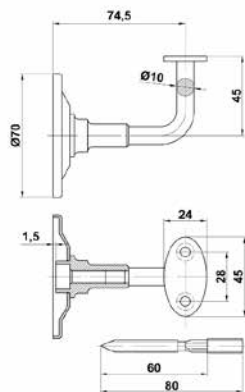

Supporto passamano mod. 24-26 Handrail support mod. 24-26

Mod. Mod.	Finitura Finish	Cod.		
24	Nero epossidico opaco Matt black epoxy	6116	10	60
26	Acciaio cuoio Antique brass plated	19221	10	60

Con vite e tasselli
With anchors