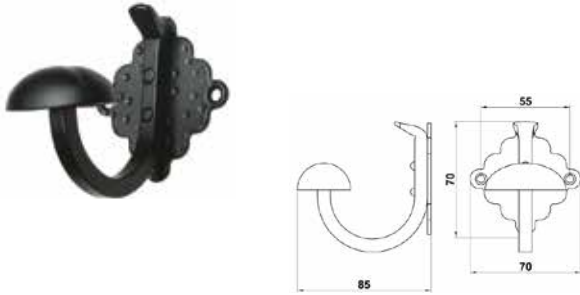

Appendiabiti mod. 103 Hook mod. 103

Misure mm Sizes mm.	Finitura Finish	Cod.		
70 x 70 x 85	Nero epossidico opaco Matt black epoxy	6493	10	100