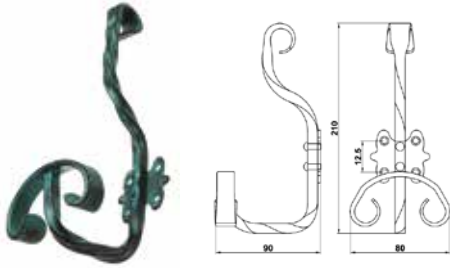

## Appendiabiti mod. 100 *Hook mod. 100*

Misure mm  
Sizes mm.

90 x 90 x 100

Finitura  
Finish

Nero epossidico opaco  
Matt black epoxy  
Acciaio cuoio  
Antique brass plated

Cod.

6427 10 100  
19215 10 100

## Appendiabiti mod. 101 *Hook mod. 101*

Misure mm  
Sizes mm.

120 x 80 x 90

Finitura  
Finish

Nero epossidico opaco  
Matt black epoxy

Cod.

6428 10 60

## Appendiabiti mod. 102 Hook mod. 102

Misure mm Sizes mm.	Finitura Finish	Cod.		
210 x 80 x 90	Nero epossidico opaco Matt black epoxy	6492	5	50