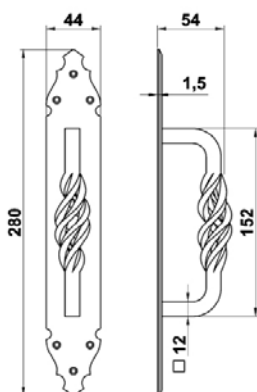

Finitura Finish	Cod.		
Nero epossidico opaco Matt black epoxy	6491	2	40
Misure mm Sizes mm.	280 x 45		
Impugnatura artistica Ornamental knob			
Piastrina martellata Rugged plate