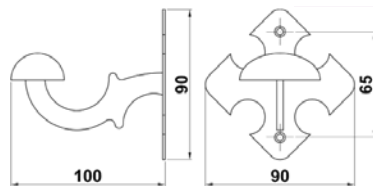

Appendiabiti mod. 100 *Hook mod. 100*

Misure mm
Sizes mm.

90 x 90 x 100

Finitura
Finish

Nero epossidico opaco
Matt black epoxy
Acciaio cuoio
Antique brass plated

Cod.

6427 10 100
19215 10 100