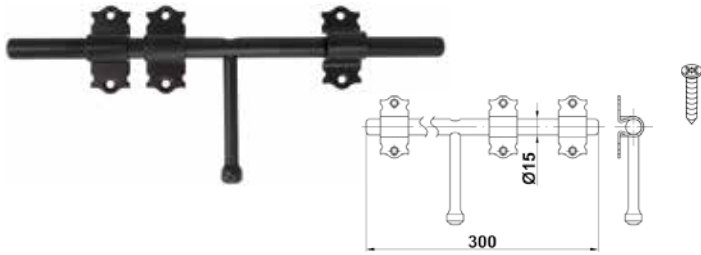

Catenaccio mod. 340 Barrel bolt mod. 340

Finitura Finish	Misure mm Sizes mm.	Cod.
Nero epossidico opaco Matt black epoxy	300	10615 5 20